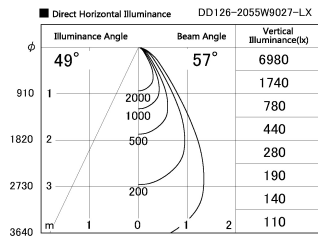

Item no. DD126-2055W9027-LX

Series Name: Cledy versa L-G (DD126-LX)

Installation	Recessed mount
Type	High-efficiency Lens type adjustable downlight
Fixture wattage	18.6W
Beam angle	57deg
Color Temp.	2700K
CRI	Ra>90
Luminous	1483 lm
Body	Die-castaluminumalloy
Body finish	N/A
Trim finish	White
Reflector finish	N/A
IP Rate	IP20
Light source	COB module
Input Voltage	AC220~240V
Dimming Type	Non-Dimmable
Certificate	CE,CCC
Cut Hole	125mm