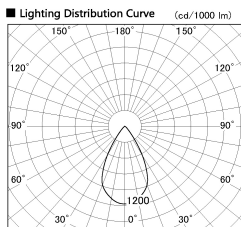

Item no. DD126-2055W9027-LX

Series Name: Cledy versa L-G (DD126-LX)

Installation	Recessed mount
Type	High-efficiency Lens type adjustable downlight
Fixture wattage	18.6W
Beam angle	57deg
Color Temp.	2700K
CRI	Ra>90
Luminous	1483 lm
Body	Die-castaluminumalloy
Body finish	N/A
Trim finish	White
Reflector finish	N/A
IP Rate	IP20
Light source	COB module
Input Voltage	AC220~240V
Dimming Type	Non-Dimmable
Certificate	CE,CCC
Cut Hole	125mm