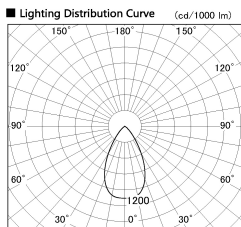

Item no. DD126-1455W9027-LX

Series Name: Cledy versa L-G (DD126-LX)

Installation	Recessed mount
Type	High-efficiency Lens type adjustable downlight
Fixture wattage	14W
Beam angle	56deg
Color Temp.	2700K
CRI	Ra>90
Luminous	1230 lm
Body	Die-castaluminumalloy
Body finish	N/A
Trim finish	White
Reflector finish	N/A
IP Rate	IP20
Light source	COB module
Input Voltage	AC220~240V
Dimming Type	Non-Dimmable
Certificate	CE,CCC
Cut Hole	100mm