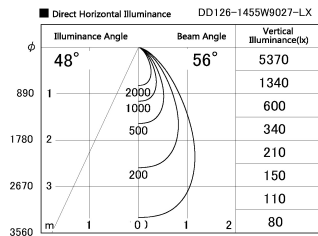

Item no. DD126-1455W9027-LX

Series Name: Cledy versa L-G (DD126-LX)

Installation	Recessed mount
Type	High-efficiency Lens type adjustable downlight
Fixture wattage	14W
Beam angle	56deg
Color Temp.	2700K
CRI	Ra>90
Luminous	1230 lm
Body	Die-castaluminumalloy
Body finish	N/A
Trim finish	White
Reflector finish	N/A
IP Rate	IP20
Light source	COB module
Input Voltage	AC220~240V
Dimming Type	Non-Dimmable
Certificate	CE,CCC
Cut Hole	100mm