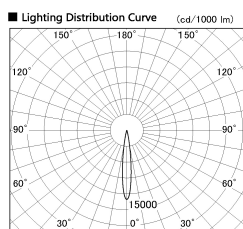

Item no. DD126-0815W9027-LX

Series Name: Cledy versa L-G (DD126-LX)

Installation	Recessed mount
Type	High-efficiency Lens type adjustable downlight
Fixture wattage	7.4W
Beam angle	13deg
Color Temp.	2700K
CRI	Ra>90
Luminous	591 lm
Body	Die-castaluminumalloy
Body finish	N/A
Trim finish	White
Reflector finish	N/A
IP Rate	IP20
Light source	COB module
Input Voltage	AC220~240V
Dimming Type	Non-Dimmable
Certificate	CE,CCC
Cut Hole	100mm

■ Direct Horizontal Illuminance DD126-0815W9027-LX

φ	Illuminance Angle	Beam Angle	Vertical Illuminance (lx)
	13°	13°	31030
220			7760
450			3450
680			1940
910			1240
			860
			630
			480