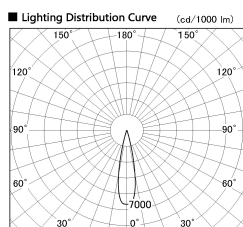

Item no. DD126-0825W9027-LX

Series Name: Cledy versa L-G (DD126-LX)

Installation	Recessed mount
Type	High-efficiency Lens type adjustable downlight
Fixture wattage	7.4W
Beam angle	22deg
Color Temp.	2700K
CRI	Ra>90
Luminous	634 lm
Body	Die-castaluminumalloy
Body finish	N/A
Trim finish	White
Reflector finish	N/A
IP Rate	IP20
Light source	COB module
Input Voltage	AC220~240V
Dimming Type	Non-Dimmable
Certificate	CE,CCC
Cut Hole	100mm

■ Direct Horizontal Illuminance DD126-0825W9027-LX

φ	Illuminance Angle	Beam Angle	Vertical Illuminance (lx)
370	21°	22°	16620
740	1		4150
1110	2		1850
1480	3		1040
			660
			460
			340
			260