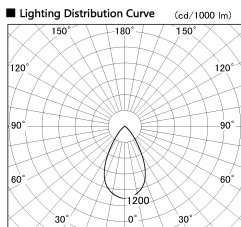

Item no. DD126-0855W9027-LX

Series Name: Cledy versa L-G (DD126-LX)

| | |
|------------------|--|
| Installation | Recessed mount |
| Type | High-efficiency Lens type adjustable downlight |
| Fixture wattage | 7.4W |
| Beam angle | 57deg |
| Color Temp. | 2700K |
| CRI | Ra>90 |
| Luminous | 612 lm |
| Body | Die-castaluminumalloy |
| Body finish | N/A |
| Trim finish | White |
| Reflector finish | N/A |
| IP Rate | IP20 |
| Light source | COB module |
| Input Voltage | AC220~240V |
| Dimming Type | Non-Dimmable |
| Certificate | CE,CCC |
| Cut Hole | 100mm |