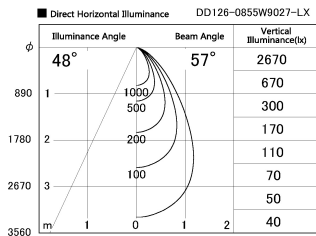

Item no. DD126-0855W9027-LX

Series Name: Cledy versa L-G (DD126-LX)

| | |
|------------------|--|
| Installation | Recessed mount |
| Type | High-efficiency Lens type adjustable downlight |
| Fixture wattage | 7.4W |
| Beam angle | 57deg |
| Color Temp. | 2700K |
| CRI | Ra>90 |
| Luminous | 612 lm |
| Body | Die-castaluminumalloy |
| Body finish | N/A |
| Trim finish | White |
| Reflector finish | N/A |
| IP Rate | IP20 |
| Light source | COB module |
| Input Voltage | AC220~240V |
| Dimming Type | Non-Dimmable |
| Certificate | CE,CCC |
| Cut Hole | 100mm |