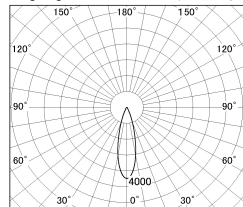

Installation	Recessed mount
Type	High-efficiency Lens type adjustable downlight
Fixture wattage	38.5W
Beam angle	26deg
Color Temp.	3000K
CRI	Ra>90
Luminous	3619 lm
Body	Die-castaluminumalloy
Body finish	N/A
Trim finish	White
Reflector finish	N/A
IP Rate	IP20
Light source	COB module
Input Voltage	AC220~240V
Dimming Type	Non-Dimmable
Certificate	CE,CCC
Cut Hole	150mm

■ Lighting Distribution Curve (cd/1000 lm)

φ	Illuminance Angle	Beam Angle	Vertical Illuminance(lx)
	25°	27°	52210
440			13050
880			5800
1330			3260
1770			2090
			1450
			1070
			820