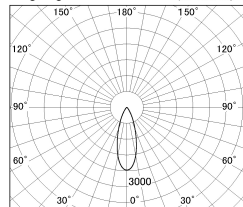

Installation	Recessed mount
Type	High-efficiency Lens type adjustable downlight
Fixture wattage	38.5W
Beam angle	29deg
Color Temp.	3000K
CRI	Ra>90
Luminous	3776 lm
Body	Die-cast aluminum alloy
Body finish	N/A
Trim finish	White
Reflector finish	N/A
IP Rate	IP20
Light source	COB module
Input Voltage	AC220~240V
Dimming Type	Non-Dimmable
Certificate	CE,CCC
Cut Hole	150mm

■ Lighting Distribution Curve (cd/1000 lm)