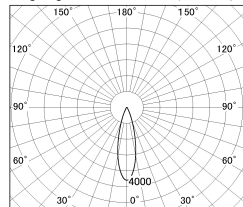

Installation	Recessed mount
Type	High-efficiency Lens type adjustable downlight
Fixture wattage	35.5W
Beam angle	25deg
Color Temp.	3000K
CRI	Ra>90
Luminous	3489 lm
Body	Die-castaluminumalloy
Body finish	N/A
Trim finish	White
Reflector finish	N/A
IP Rate	IP20
Light source	COB module
Input Voltage	AC220~240V
Dimming Type	Non-Dimmable
Certificate	CE,CCC
Cut Hole	150mm

■ Lighting Distribution Curve (cd/1000 lm)

φ	Illuminance Angle	Beam Angle	Vertical Illuminance(lx)
	25°	26°	51540
440			12890
880			5730
1330			3220
1770			2060
			1430
			1050
			810