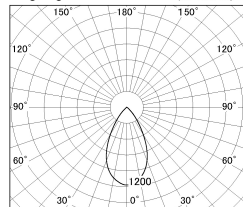

Installation	Recessed mount
Type	High-efficiency Lens type adjustable downlight
Fixture wattage	35.5W
Beam angle	36deg
Color Temp.	3000K
CRI	Ra>90
Luminous	3467 lm
Body	Die-castaluminumalloy
Body finish	N/A
Trim finish	White
Reflector finish	N/A
IP Rate	IP20
Light source	COB module
Input Voltage	AC220~240V
Dimming Type	Non-Dimmable
Certificate	CE,CCC
Cut Hole	150mm

■ Lighting Distribution Curve (cd/1000 lm)