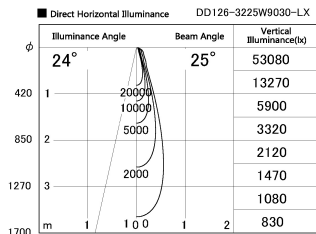

Item no. DD126-3225W9030-LX

Series Name: Cledy versa L-G (DD126-LX)

Installation	Recessed mount
Type	High-efficiency Lens type adjustable downlight
Fixture wattage	32W
Beam angle	55deg
Color Temp.	3000K
CRI	Ra>90
Luminous	2641 lm
Body	Die-cast aluminum alloy
Body finish	N/A
Trim finish	White
Reflector finish	N/A
IP Rate	IP20
Light source	COB module
Input Voltage	AC220~240V
Dimming Type	Non-Dimmable
Certificate	CE,CCC
Cut Hole	125mm