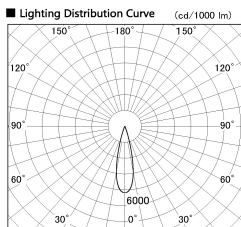

Item no. DD126-3225W9030-LX

Series Name: Cledy versa L-G (DD126-LX)

Installation	Recessed mount
Type	High-efficiency Lens type adjustable downlight
Fixture wattage	32W
Beam angle	55deg
Color Temp.	3000K
CRI	Ra>90
Luminous	2641 lm
Body	Die-cast aluminum alloy
Body finish	N/A
Trim finish	White
Reflector finish	N/A
IP Rate	IP20
Light source	COB module
Input Voltage	AC220~240V
Dimming Type	Non-Dimmable
Certificate	CE,CCC
Cut Hole	125mm