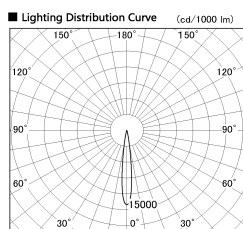

Item no. DD126-2515W9030-LX

Series Name: Cledy versa L-G (DD126-LX)

Installation	Recessed mount
Type	High-efficiency Lens type adjustable downlight
Fixture wattage	24W
Beam angle	55deg
Color Temp.	3000K
CRI	Ra>90
Luminous	1855 lm
Body	Die-cast aluminum alloy
Body finish	N/A
Trim finish	White
Reflector finish	N/A
IP Rate	IP20
Light source	COB module
Input Voltage	AC220~240V
Dimming Type	Non-Dimmable
Certificate	CE,CCC
Cut Hole	125mm

■ Direct Horizontal Illuminance DD126-2515W9030-LX

φ	Illuminance Angle	Beam Angle	Vertical Illuminance (lx)
120	12°	13°	104890
110	5000		26220
100	20000		11650
90	10000		6560
80	5000		4200
70			2910
60			2140
50			1640