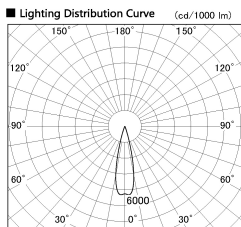

Item no. DD126-2525W9030-LX

Series Name: Cledy versa L-G (DD126-LX)

Installation	Recessed mount
Type	High-efficiency Lens type adjustable downlight
Fixture wattage	24W
Beam angle	59deg
Color Temp.	3000K
CRI	Ra>90
Luminous	1951 lm
Body	Die-castaluminumalloy
Body finish	N/A
Trim finish	White
Reflector finish	N/A
IP Rate	IP20
Light source	COB module
Input Voltage	AC220~240V
Dimming Type	Non-Dimmable
Certificate	CE,CCC
Cut Hole	125mm