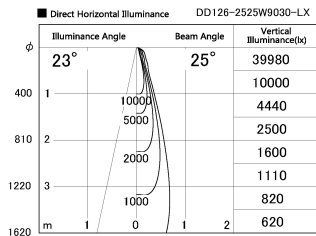

Item no. DD126-2525W9030-LX

Series Name: Cledy versa L-G (DD126-LX)

Installation	Recessed mount
Type	High-efficiency Lens type adjustable downlight
Fixture wattage	24W
Beam angle	59deg
Color Temp.	3000K
CRI	Ra>90
Luminous	1951 lm
Body	Die-castaluminumalloy
Body finish	N/A
Trim finish	White
Reflector finish	N/A
IP Rate	IP20
Light source	COB module
Input Voltage	AC220~240V
Dimming Type	Non-Dimmable
Certificate	CE,CCC
Cut Hole	125mm