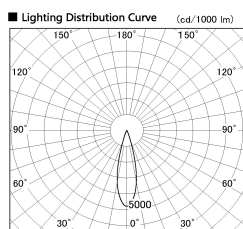

Item no. DD126-1425W9030-LX

Series Name: Cledy versa L-G (DD126-LX)

Installation	Recessed mount
Type	High-efficiency Lens type adjustable downlight
Fixture wattage	14W
Beam angle	26deg
Color Temp.	3000K
CRI	Ra>90
Luminous	1319 lm
Body	Die-cast aluminum alloy
Body finish	N/A
Trim finish	White
Reflector finish	N/A
IP Rate	IP20
Light source	COB module
Input Voltage	AC220~240V
Dimming Type	Non-Dimmable
Certificate	CE,CCC
Cut Hole	100mm

Direct Horizontal Illuminance DD126-1425W9030-LX

Illuminance Angle	Beam Angle	Vertical Illuminance (lx)
25°	26°	25340
1		6330
		2820
2		1580
		1010
3		700
		520
1770 m		400