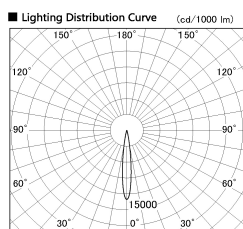

Item no. DD126-0815W9030-LX

Series Name: Cledy versa L-G (DD126-LX)

Installation	Recessed mount
Type	High-efficiency Lens type adjustable downlight
Fixture wattage	7.4W
Beam angle	13deg
Color Temp.	3000K
CRI	Ra>90
Luminous	616 lm
Body	Die-castaluminumalloy
Body finish	N/A
Trim finish	White
Reflector finish	N/A
IP Rate	IP20
Light source	COB module
Input Voltage	AC220~240V
Dimming Type	Non-Dimmable
Certificate	CE,CCC
Cut Hole	100mm

■ Direct Horizontal Illuminance DD126-0815W9030-LX

φ	Illuminance Angle	Beam Angle	Vertical Illuminance (lx)
	13°	13°	32350
220			8090
1			3590
450			2020
2			1290
680			900
3			660
910			510