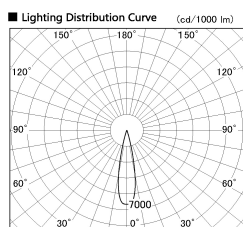

Item no. DD126-0825W9030-LX

Series Name: Cledy versa L-G (DD126-LX)

Installation	Recessed mount
Type	High-efficiency Lens type adjustable downlight
Fixture wattage	7.4W
Beam angle	22deg
Color Temp.	3000K
CRI	Ra>90
Luminous	660 lm
Body	Die-castaluminumalloy
Body finish	N/A
Trim finish	White
Reflector finish	N/A
IP Rate	IP20
Light source	COB module
Input Voltage	AC220~240V
Dimming Type	Non-Dimmable
Certificate	CE,CCC
Cut Hole	100mm

■ Direct Horizontal Illuminance DD126-0825W9030-LX

φ	Illuminance Angle	Beam Angle	Vertical Illuminance (lx)
370	21°	22°	17300
740	1		4320
1110	2		1920
1480	3		1080
			690
			480
			350
			270