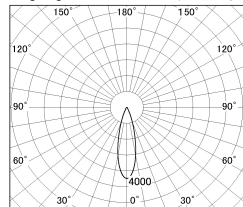

Installation	Recessed mount
Type	High-efficiency Lens type adjustable downlight
Fixture wattage	38.5W
Beam angle	26deg
Color Temp.	3500K
CRI	Ra>90
Luminous	3764 lm
Body	Die-castaluminumalloy
Body finish	N/A
Trim finish	White
Reflector finish	N/A
IP Rate	IP20
Light source	COB module
Input Voltage	AC220~240V
Dimming Type	Non-Dimmable
Certificate	CE,CCC
Cut Hole	150mm

■ Lighting Distribution Curve (cd/1000 lm)

φ	Illuminance Angle	Beam Angle	Vertical Illuminance(lx)
	25°	27°	54300
440			13570
1	2000		6030
	10000		3390
880	2		2170
2			1510
1330	3		1110
3			850
1770	m	1 1 0 0 1 1 2