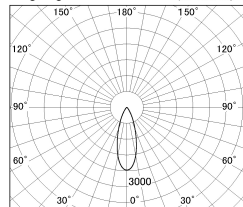

Installation	Recessed mount
Type	High-efficiency Lens type adjustable downlight
Fixture wattage	38.5W
Beam angle	29deg
Color Temp.	3500K
CRI	Ra>90
Luminous	3927 lm
Body	Die-cast aluminum alloy
Body finish	N/A
Trim finish	White
Reflector finish	N/A
IP Rate	IP20
Light source	COB module
Input Voltage	AC220~240V
Dimming Type	Non-Dimmable
Certificate	CE,CCC
Cut Hole	150mm

■ Lighting Distribution Curve (cd/1000 lm)