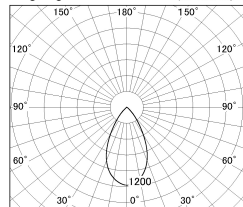

Installation	Recessed mount
Type	High-efficiency Lens type adjustable downlight
Fixture wattage	38.5W
Beam angle	40deg
Color Temp.	3500K
CRI	Ra>90
Luminous	3774 lm
Body	Die-castaluminumalloy
Body finish	N/A
Trim finish	White
Reflector finish	N/A
IP Rate	IP20
Light source	COB module
Input Voltage	AC220~240V
Dimming Type	Non-Dimmable
Certificate	CE,CCC
Cut Hole	150mm

■ Lighting Distribution Curve (cd/1000 lm)