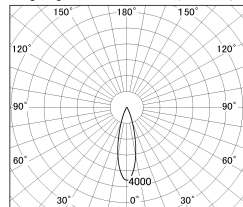

Installation	Recessed mount
Type	High-efficiency Lens type adjustable downlight
Fixture wattage	35.5W
Beam angle	25deg
Color Temp.	3500K
CRI	Ra>90
Luminous	3629 lm
Body	Die-castaluminumalloy
Body finish	N/A
Trim finish	White
Reflector finish	N/A
IP Rate	IP20
Light source	COB module
Input Voltage	AC220~240V
Dimming Type	Non-Dimmable
Certificate	CE,CCC
Cut Hole	150mm

■ Lighting Distribution Curve (cd/1000 lm)

φ	Illuminance Angle	Beam Angle	Vertical Illuminance(lx)
	25°	26°	53610
440			13400
880			5960
1330			3350
1770			2140
			1490
			1090
			840