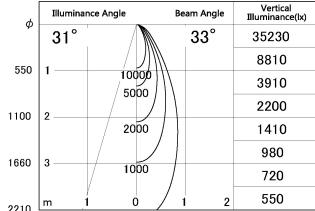

Item no. DD126-3735W9035-LX

Series Name: Cledy versa L-G (DD126-LX)

■ Lighting Distribution Curve (cd/1000 lm)

Installation	Recessed mount
Type	High-efficiency Lens type adjustable downlight
Fixture wattage	35.5W
Beam angle	28deg
Color Temp.	3500K
CRI	Ra>90
Luminous	3711 lm
Body	Die-castaluminumalloy
Body finish	N/A
Trim finish	White
Reflector finish	N/A
IP Rate	IP20
Light source	COB module
Input Voltage	AC220~240V
Dimming Type	Non-Dimmable
Certificate	CE,CCC
Cut Hole	150mm