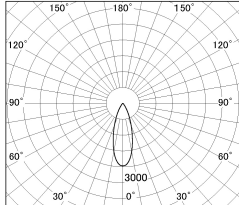

■ Lighting Distribution Curve (cd/1000 lm)