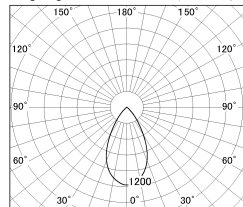

Installation	Recessed mount
Type	High-efficiency Lens type adjustable downlight
Fixture wattage	35.5W
Beam angle	36deg
Color Temp.	3500K
CRI	Ra>90
Luminous	3606 lm
Body	Die-cast aluminum alloy
Body finish	N/A
Trim finish	White
Reflector finish	N/A
IP Rate	IP20
Light source	COB module
Input Voltage	AC220~240V
Dimming Type	Non-Dimmable
Certificate	CE,CCC
Cut Hole	150mm

■ Lighting Distribution Curve (cd/1000 lm)