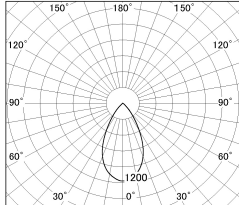

■ Lighting Distribution Curve (cd/1000 lm)