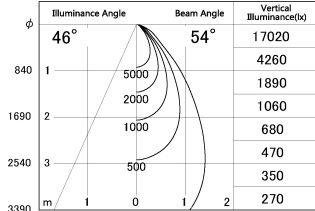

Item no. DD126-3755W9035-LX

Series Name: Cledy versa L-G (DD126-LX)

■ Lighting Distribution Curve (cd/1000 lm)

Installation	Recessed mount
Type	High-efficiency Lens type adjustable downlight
Fixture wattage	35.5W
Beam angle	36deg
Color Temp.	3500K
CRI	Ra>90
Luminous	3606 lm
Body	Die-castaluminumalloy
Body finish	N/A
Trim finish	White
Reflector finish	N/A
IP Rate	IP20
Light source	COB module
Input Voltage	AC220~240V
Dimming Type	Non-Dimmable
Certificate	CE,CCC
Cut Hole	150mm