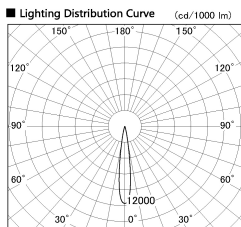

Item no. DD126-3215W9035-LX

Series Name: Cledy versa L-G (DD126-LX)

| | |
|------------------|--|
| Installation | Recessed mount |
| Type | High-efficiency Lens type adjustable downlight |
| Fixture wattage | 32W |
| Beam angle | 20deg |
| Color Temp. | 3500K |
| CRI | Ra>90 |
| Luminous | 2616 lm |
| Body | Die-cast aluminum alloy |
| Body finish | N/A |
| Trim finish | White |
| Reflector finish | N/A |
| IP Rate | IP20 |
| Light source | COB module |
| Input Voltage | AC220~240V |
| Dimming Type | Non-Dimmable |
| Certificate | CE,CCC |
| Cut Hole | 125mm |

■ Direct Horizontal Illuminance DD126-3215W9035-LX

| φ | Illuminance Angle | Beam Angle | Vertical Illuminance (lx) |
|-----|-------------------|------------|---------------------------|
| 1 | 14° | 15° | 122600 |
| 240 | 50000 | | 30650 |
| | 20000 | | 13620 |
| 490 | 10000 | | 7660 |
| 2 | | | 4900 |
| 730 | 5000 | | 3410 |
| 3 | | | 2500 |
| 980 | 0 | 1 2 | 1920 |