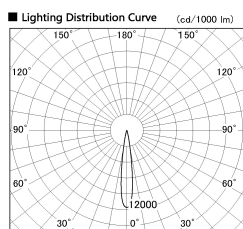

Item no. DD126-3215W9035-LX

Series Name: Cledy versa L-G (DD126-LX)

Installation	Recessed mount
Type	High-efficiency Lens type adjustable downlight
Fixture wattage	32W
Beam angle	20deg
Color Temp.	3500K
CRI	Ra>90
Luminous	2616 lm
Body	Die-cast aluminum alloy
Body finish	N/A
Trim finish	White
Reflector finish	N/A
IP Rate	IP20
Light source	COB module
Input Voltage	AC220~240V
Dimming Type	Non-Dimmable
Certificate	CE,CCC
Cut Hole	125mm

■ Direct Horizontal Illuminance DD126-3215W9035-LX

φ	Illuminance Angle	Beam Angle	Vertical Illuminance (lx)
240	14°	15°	122600
1	50000		30650
	20000		13620
490	2		7660
	10000		4900
730	3		3410
	5000		2500
980	m	1 0 1 2	1920