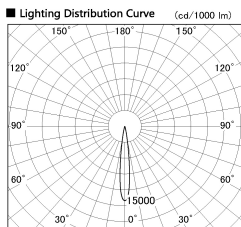

Item no. DD126-2515W9035-LX

Series Name: Cledy versa L-G (DD126-LX)

Installation	Recessed mount
Type	High-efficiency Lens type adjustable downlight
Fixture wattage	24W
Beam angle	55deg
Color Temp.	3500K
CRI	Ra>90
Luminous	1929 lm
Body	Die-cast aluminum alloy
Body finish	N/A
Trim finish	White
Reflector finish	N/A
IP Rate	IP20
Light source	COB module
Input Voltage	AC220~240V
Dimming Type	Non-Dimmable
Certificate	CE,CCC
Cut Hole	125mm

Direct Horizontal Illuminance DD126-2515W9035-LX

φ	Illuminance Angle	Beam Angle	Vertical Illuminance (lx)
	12°	13°	109080
210	50000		27270
	20000		12120
420	10000		6820
	5000		4360
630			3030
			2230
840			1700