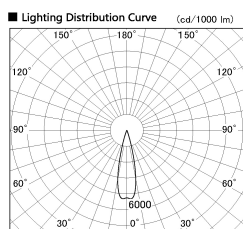

Item no. DD126-2525W9035-LX

Series Name: Cledy versa L-G (DD126-LX)

Installation	Recessed mount
Type	High-efficiency Lens type adjustable downlight
Fixture wattage	24W
Beam angle	59deg
Color Temp.	3500K
CRI	Ra>90
Luminous	2029 lm
Body	Die-castaluminumalloy
Body finish	N/A
Trim finish	White
Reflector finish	N/A
IP Rate	IP20
Light source	COB module
Input Voltage	AC220~240V
Dimming Type	Non-Dimmable
Certificate	CE,CCC
Cut Hole	125mm

Direct Horizontal Illuminance DD126-2525W9035-LX

φ	Illuminance Angle	Beam Angle	Vertical Illuminance (lx)
400	23°	25°	41580
810			10390
1220			4620
1620			2600
			1660
			1150
			850
			650