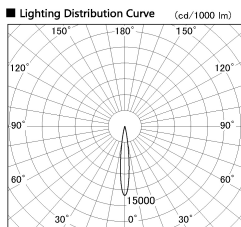

Item no. DD126-0815W9035-LX

Series Name: Cledy versa L-G (DD126-LX)

■ Direct Horizontal Illuminance DD126-0815W9035-LX

φ	Illuminance Angle	Beam Angle	Vertical Illuminance (lx)
13°	13°	13°	33660
220	10000		8410
450	5000		3740
680	2000		2100
910	1000		1350
1 m	0	1	930
		2	690
			530

Installation	Recessed mount
Type	High-efficiency Lens type adjustable downlight
Fixture wattage	7.4W
Beam angle	13deg
Color Temp.	3500K
CRI	Ra>90
Luminous	641 lm
Body	Die-cast aluminum alloy
Body finish	N/A
Trim finish	White
Reflector finish	N/A
IP Rate	IP20
Light source	COB module
Input Voltage	AC220~240V
Dimming Type	Non-Dimmable
Certificate	CE,CCC
Cut Hole	100mm