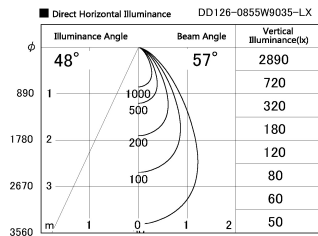

Item no. DD126-0855W9035-LX

Series Name: Cledy versa L-G (DD126-LX)

Installation	Recessed mount
Type	High-efficiency Lens type adjustable downlight
Fixture wattage	7.4W
Beam angle	57deg
Color Temp.	3500K
CRI	Ra>90
Luminous	662 lm
Body	Die-castaluminumalloy
Body finish	N/A
Trim finish	White
Reflector finish	N/A
IP Rate	IP20
Light source	COB module
Input Voltage	AC220~240V
Dimming Type	Non-Dimmable
Certificate	CE,CCC
Cut Hole	100mm