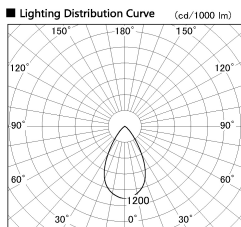

Item no. DD126-0855W9035-LX

Series Name: Cledy versa L-G (DD126-LX)

Installation	Recessed mount
Type	High-efficiency Lens type adjustable downlight
Fixture wattage	7.4W
Beam angle	57deg
Color Temp.	3500K
CRI	Ra>90
Luminous	662 lm
Body	Die-castaluminumalloy
Body finish	N/A
Trim finish	White
Reflector finish	N/A
IP Rate	IP20
Light source	COB module
Input Voltage	AC220~240V
Dimming Type	Non-Dimmable
Certificate	CE,CCC
Cut Hole	100mm