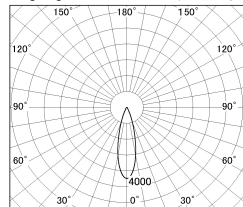

Installation	Recessed mount
Type	High-efficiency Lens type adjustable downlight
Fixture wattage	38.5W
Beam angle	26deg
Color Temp.	4000K
CRI	Ra>90
Luminous	3836 lm
Body	Die-castaluminumalloy
Body finish	N/A
Trim finish	White
Reflector finish	N/A
IP Rate	IP20
Light source	COB module
Input Voltage	AC220~240V
Dimming Type	Non-Dimmable
Certificate	CE,CCC
Cut Hole	150mm

■ Lighting Distribution Curve (cd/1000 lm)

φ	Illuminance Angle	Beam Angle	Vertical Illuminance(lx)
	25°	27°	55340
440			13830
1	20000		6150
	10000		3460
880	5000		2210
2			1540
1330	2000		1130
3			860
1770	1000