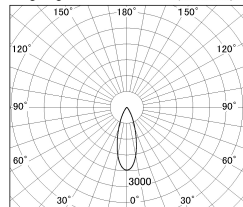

Installation	Recessed mount
Type	High-efficiency Lens type adjustable downlight
Fixture wattage	38.5W
Beam angle	29deg
Color Temp.	4000K
CRI	Ra>90
Luminous	4003 lm
Body	Die-castaluminumalloy
Body finish	N/A
Trim finish	White
Reflector finish	N/A
IP Rate	IP20
Light source	COB module
Input Voltage	AC220~240V
Dimming Type	Non-Dimmable
Certificate	CE,CCC
Cut Hole	150mm

■ Lighting Distribution Curve (cd/1000 lm)