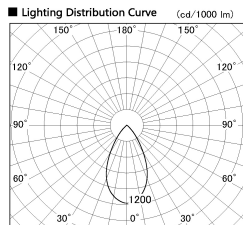

Item no. DD126-4055W9040-LX

Series Name: Cledy versa L-G (DD126-LX)

Installation	Recessed mount
Type	High-efficiency Lens type adjustable downlight
Fixture wattage	38.5W
Beam angle	40deg
Color Temp.	4000K
CRI	Ra>90
Luminous	3847 lm
Body	Die-castaluminumalloy
Body finish	N/A
Trim finish	White
Reflector finish	N/A
IP Rate	IP20
Light source	COB module
Input Voltage	AC220~240V
Dimming Type	Non-Dimmable
Certificate	CE,CCC
Cut Hole	150mm