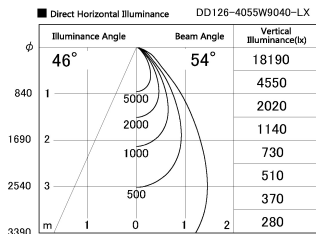

Item no. DD126-4055W9040-LX

Series Name: Cledy versa L-G (DD126-LX)

Installation	Recessed mount
Type	High-efficiency Lens type adjustable downlight
Fixture wattage	38.5W
Beam angle	40deg
Color Temp.	4000K
CRI	Ra>90
Luminous	3847 lm
Body	Die-castaluminumalloy
Body finish	N/A
Trim finish	White
Reflector finish	N/A
IP Rate	IP20
Light source	COB module
Input Voltage	AC220~240V
Dimming Type	Non-Dimmable
Certificate	CE,CCC
Cut Hole	150mm