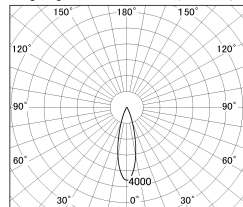

Installation	Recessed mount
Type	High-efficiency Lens type adjustable downlight
Fixture wattage	35.5W
Beam angle	25deg
Color Temp.	4000K
CRI	Ra>90
Luminous	3698 lm
Body	Die-castaluminumalloy
Body finish	N/A
Trim finish	White
Reflector finish	N/A
IP Rate	IP20
Light source	COB module
Input Voltage	AC220~240V
Dimming Type	Non-Dimmable
Certificate	CE,CCC
Cut Hole	150mm

■ Lighting Distribution Curve (cd/1000 lm)

φ	Illuminance Angle	Beam Angle	Vertical Illuminance(lx)
	25°	26°	54630
440			13660
880			6070
1330			3410
1770			2190
			1520
			1110
			850