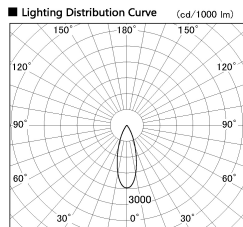

Item no. DD126-3735W9040-LX

Series Name: Cledy versa L-G (DD126-LX)

Installation	Recessed mount
Type	High-efficiency Lens type adjustable downlight
Fixture wattage	35.5W
Beam angle	28deg
Color Temp.	4000K
CRI	Ra>90
Luminous	3782 lm
Body	Die-cast aluminum alloy
Body finish	N/A
Trim finish	White
Reflector finish	N/A
IP Rate	IP20
Light source	COB module
Input Voltage	AC220~240V
Dimming Type	Non-Dimmable
Certificate	CE,CCC
Cut Hole	150mm