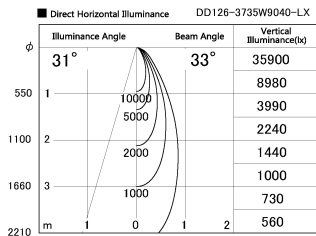

Item no. DD126-3735W9040-LX

Series Name: Cledy versa L-G (DD126-LX)

Installation	Recessed mount
Type	High-efficiency Lens type adjustable downlight
Fixture wattage	35.5W
Beam angle	28deg
Color Temp.	4000K
CRI	Ra>90
Luminous	3782 lm
Body	Die-cast aluminum alloy
Body finish	N/A
Trim finish	White
Reflector finish	N/A
IP Rate	IP20
Light source	COB module
Input Voltage	AC220~240V
Dimming Type	Non-Dimmable
Certificate	CE,CCC
Cut Hole	150mm