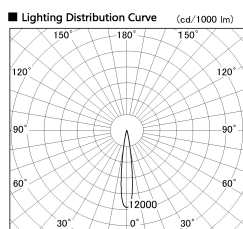

Item no. DD126-3215W9040-LX

Series Name: Cledy versa L-G (DD126-LX)

Installation	Recessed mount
Type	High-efficiency Lens type adjustable downlight
Fixture wattage	32W
Beam angle	20deg
Color Temp.	4000K
CRI	Ra>90
Luminous	2666 lm
Body	Die-cast aluminum alloy
Body finish	N/A
Trim finish	White
Reflector finish	N/A
IP Rate	IP20
Light source	COB module
Input Voltage	AC220~240V
Dimming Type	Non-Dimmable
Certificate	CE,CCC
Cut Hole	125mm

■ Direct Horizontal Illuminance DD126-3215W9040-LX

φ	Illuminance Angle	Beam Angle	Vertical Illuminance (fc)
1	14°	15°	124940
240			31240
	50000		13880
	20000		7810
490	10000		5000
	5000		3470
730			2550
980			1950