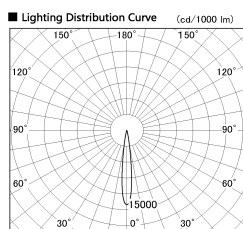

Item no. DD126-2515W9040-LX

Series Name: Cledy versa L-G (DD126-LX)

Installation	Recessed mount
Type	High-efficiency Lens type adjustable downlight
Fixture wattage	24W
Beam angle	55deg
Color Temp.	4000K
CRI	Ra>90
Luminous	1966 lm
Body	Die-cast aluminum alloy
Body finish	N/A
Trim finish	White
Reflector finish	N/A
IP Rate	IP20
Light source	COB module
Input Voltage	AC220~240V
Dimming Type	Non-Dimmable
Certificate	CE,CCC
Cut Hole	125mm

■ Direct Horizontal Illuminance DD126-2515W9040-LX

φ	Illuminance Angle	Beam Angle	Vertical Illuminance (lx)	
210	12°	13°	111170	
1	5000		27790	
2	2000		12350	
420	1000		6950	
2	500		4450	
630			3090	
3			2270	
840	m	2 0 0	1 2	1740