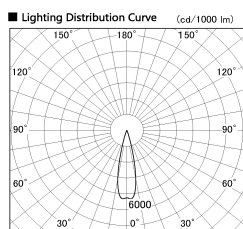

Item no. DD126-2525W9040-LX

Series Name: Cledy versa L-G (DD126-LX)

Installation	Recessed mount
Type	High-efficiency Lens type adjustable downlight
Fixture wattage	24W
Beam angle	59deg
Color Temp.	4000K
CRI	Ra>90
Luminous	2068 lm
Body	Die-castaluminumalloy
Body finish	N/A
Trim finish	White
Reflector finish	N/A
IP Rate	IP20
Light source	COB module
Input Voltage	AC220~240V
Dimming Type	Non-Dimmable
Certificate	CE,CCC
Cut Hole	125mm

Direct Horizontal Illuminance DD126-2525W9040-LX

φ	Illuminance Angle	Beam Angle	Vertical Illuminance (lx)
400	23°	25°	42380
810	1		10600
1220	2		4710
1620	3		2650
	1	2	1700
	0	1	1180
	1	2	860
	1	2	660