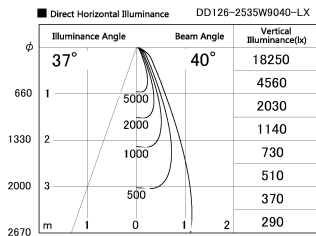

Item no. DD126-2535W9040-LX

Series Name: Cledy versa L-G (DD126-LX)

Installation	Recessed mount
Type	High-efficiency Lens type adjustable downlight
Fixture wattage	24W
Beam angle	19deg
Color Temp.	4000K
CRI	Ra>90
Luminous	2112 lm
Body	Die-castaluminumalloy
Body finish	N/A
Trim finish	White
Reflector finish	N/A
IP Rate	IP20
Light source	COB module
Input Voltage	AC220~240V
Dimming Type	Non-Dimmable
Certificate	CE,CCC
Cut Hole	125mm