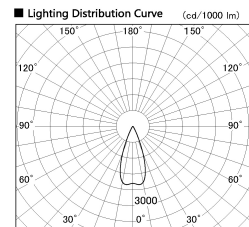

Item no. DD126-2535W9040-LX

Series Name: Cledy versa L-G (DD126-LX)

Installation	Recessed mount
Type	High-efficiency Lens type adjustable downlight
Fixture wattage	24W
Beam angle	19deg
Color Temp.	4000K
CRI	Ra>90
Luminous	2112 lm
Body	Die-castaluminumalloy
Body finish	N/A
Trim finish	White
Reflector finish	N/A
IP Rate	IP20
Light source	COB module
Input Voltage	AC220~240V
Dimming Type	Non-Dimmable
Certificate	CE,CCC
Cut Hole	125mm