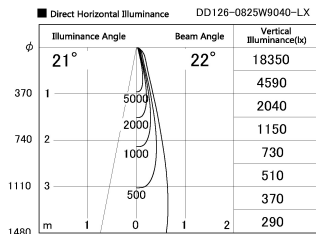

Item no. DD126-0825W9040-LX

Series Name: Cledy versa L-G (DD126-LX)

Installation	Recessed mount
Type	High-efficiency Lens type adjustable downlight
Fixture wattage	7.4W
Beam angle	22deg
Color Temp.	4000K
CRI	Ra>90
Luminous	700 lm
Body	Die-castaluminumalloy
Body finish	N/A
Trim finish	White
Reflector finish	N/A
IP Rate	IP20
Light source	COB module
Input Voltage	AC220~240V
Dimming Type	Non-Dimmable
Certificate	CE,CCC
Cut Hole	100mm