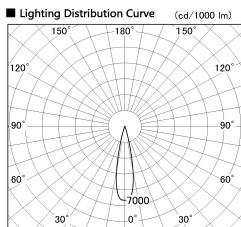

Item no. DD126-0825W9040-LX

Series Name: Cledy versa L-G (DD126-LX)

Installation	Recessed mount
Type	High-efficiency Lens type adjustable downlight
Fixture wattage	7.4W
Beam angle	22deg
Color Temp.	4000K
CRI	Ra>90
Luminous	700 lm
Body	Die-castaluminumalloy
Body finish	N/A
Trim finish	White
Reflector finish	N/A
IP Rate	IP20
Light source	COB module
Input Voltage	AC220~240V
Dimming Type	Non-Dimmable
Certificate	CE,CCC
Cut Hole	100mm