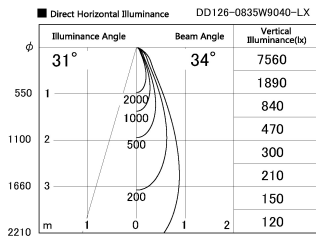

Item no. DD126-0835W9040-LX

Series Name: Cledy versa L-G (DD126-LX)

Installation	Recessed mount
Type	High-efficiency Lens type adjustable downlight
Fixture wattage	7.4W
Beam angle	34deg
Color Temp.	4000K
CRI	Ra>90
Luminous	683 lm
Body	Die-castaluminumalloy
Body finish	N/A
Trim finish	White
Reflector finish	N/A
IP Rate	IP20
Light source	COB module
Input Voltage	AC220~240V
Dimming Type	Non-Dimmable
Certificate	CE,CCC
Cut Hole	100mm