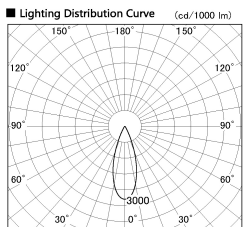

Item no. DD126-0835W9040-LX

Series Name: Cledy versa L-G (DD126-LX)

Installation	Recessed mount
Type	High-efficiency Lens type adjustable downlight
Fixture wattage	7.4W
Beam angle	34deg
Color Temp.	4000K
CRI	Ra>90
Luminous	683 lm
Body	Die-castaluminumalloy
Body finish	N/A
Trim finish	White
Reflector finish	N/A
IP Rate	IP20
Light source	COB module
Input Voltage	AC220~240V
Dimming Type	Non-Dimmable
Certificate	CE,CCC
Cut Hole	100mm