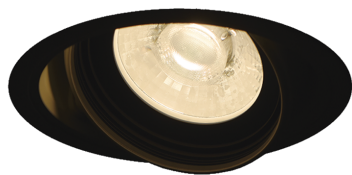

Item no. DD126-4055B9027-LX

Series Name: Cledy versa L-G (DD126-LX)

Installation	Recessed mount
Type	High-efficiency Lens type adjustable downlight
Fixture wattage	38.5W
Beam angle	40deg
Color Temp.	2700K
CRI	Ra>90
Luminous	3484 lm
Body	Die-cast aluminum alloy
Body finish	N/A
Trim finish	Black
Reflector finish	N/A
IP Rate	IP20
Light source	COB module
Input Voltage	AC220~240V
Dimming Type	Non-Dimmable
Certificate	CE,CCC
Cut Hole	150mm