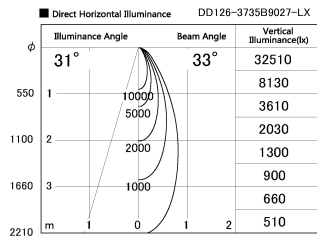

Item no. DD126-3735B9027-LX

Series Name: Cledy versa L-G (DD126-LX)

Installation	Recessed mount
Type	High-efficiency Lens type adjustable downlight
Fixture wattage	35.5W
Beam angle	28deg
Color Temp.	2700K
CRI	Ra>90
Luminous	3425 lm
Body	Die-castaluminumalloy
Body finish	N/A
Trim finish	Black
Reflector finish	N/A
IP Rate	IP20
Light source	COB module
Input Voltage	AC220~240V
Dimming Type	Non-Dimmable
Certificate	CE,CCC
Cut Hole	150mm