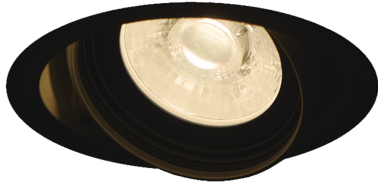

Item no. DD126-3735B9027-LX

Series Name: Cledy versa L-G (DD126-LX)

Installation	Recessed mount
Type	High-efficiency Lens type adjustable downlight
Fixture wattage	35.5W
Beam angle	28deg
Color Temp.	2700K
CRI	Ra>90
Luminous	3425 lm
Body	Die-castaluminumalloy
Body finish	N/A
Trim finish	Black
Reflector finish	N/A
IP Rate	IP20
Light source	COB module
Input Voltage	AC220~240V
Dimming Type	Non-Dimmable
Certificate	CE,CCC
Cut Hole	150mm