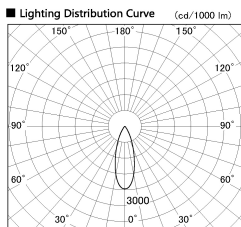

Item no. DD126-3735B9027-LX

Series Name: Cledy versa L-G (DD126-LX)

Installation	Recessed mount
Type	High-efficiency Lens type adjustable downlight
Fixture wattage	35.5W
Beam angle	28deg
Color Temp.	2700K
CRI	Ra>90
Luminous	3425 lm
Body	Die-castaluminumalloy
Body finish	N/A
Trim finish	Black
Reflector finish	N/A
IP Rate	IP20
Light source	COB module
Input Voltage	AC220~240V
Dimming Type	Non-Dimmable
Certificate	CE,CCC
Cut Hole	150mm