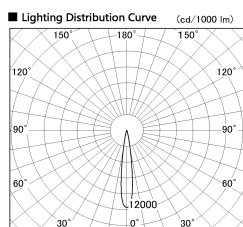

Item no. DD126-3215B9027-LX

Series Name: Cledy versa L-G (DD126-LX)

Installation	Recessed mount
Type	High-efficiency Lens type adjustable downlight
Fixture wattage	32W
Beam angle	20deg
Color Temp.	2700K
CRI	Ra>90
Luminous	2414 lm
Body	Die-cast aluminum alloy
Body finish	N/A
Trim finish	Black
Reflector finish	N/A
IP Rate	IP20
Light source	COB module
Input Voltage	AC220~240V
Dimming Type	Non-Dimmable
Certificate	CE,CCC
Cut Hole	125mm

■ Direct Horizontal Illuminance DD126-3215B9027-LX

φ	Illuminance Angle	Beam Angle	Vertical Illuminance (lx)
14°	15°		113130
240	50000		28280
	20000		12570
490	10000		7070
	5000		4530
730			3140
980			2310
m	2.0	1 2	1770