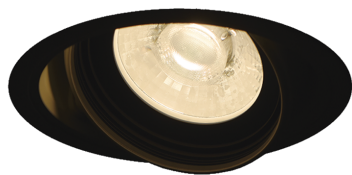

Item no. DD126-3215B9027-LX

Series Name: Cledy versa L-G (DD126-LX)

Installation	Recessed mount
Type	High-efficiency Lens type adjustable downlight
Fixture wattage	32W
Beam angle	20deg
Color Temp.	2700K
CRI	Ra>90
Luminous	2414 lm
Body	Die-cast aluminum alloy
Body finish	N/A
Trim finish	Black
Reflector finish	N/A
IP Rate	IP20
Light source	COB module
Input Voltage	AC220~240V
Dimming Type	Non-Dimmable
Certificate	CE,CCC
Cut Hole	125mm

■ Direct Horizontal Illuminance DD126-3215B9027-LX

φ	Illuminance Angle	Beam Angle	Vertical Illuminance (lx)
14°	15°		113130
240	50000		28280
	20000		12570
490	10000		7070
	5000		4530
730			3140
980			2310
m	2.0	1 2	1770