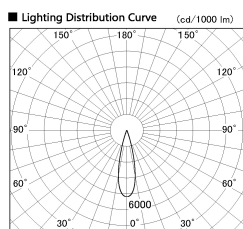

Item no. DD126-3225B9027-LX

Series Name: Cledy versa L-G (DD126-LX)

Installation	Recessed mount
Type	High-efficiency Lens type adjustable downlight
Fixture wattage	32W
Beam angle	55deg
Color Temp.	2700K
CRI	Ra>90
Luminous	2535 lm
Body	Die-cast aluminum alloy
Body finish	N/A
Trim finish	Black
Reflector finish	N/A
IP Rate	IP20
Light source	COB module
Input Voltage	AC220~240V
Dimming Type	Non-Dimmable
Certificate	CE,CCC
Cut Hole	125mm

■ Direct Horizontal Illuminance DD126-3225B9027-LX

φ	Illuminance Angle	Beam Angle	Vertical Illuminance (lx)
420	24°	25°	50950
1			12740
			20000
			10000
850			5660
2			3180
			2040
1270			1420
3			1040
1700			800