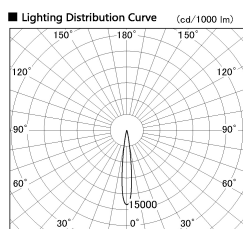

Item no. DD126-2515B9027-LX

Series Name: Cledy versa L-G (DD126-LX)

Installation	Recessed mount
Type	High-efficiency Lens type adjustable downlight
Fixture wattage	24W
Beam angle	55deg
Color Temp.	2700K
CRI	Ra>90
Luminous	1781 lm
Body	Die-castaluminumalloy
Body finish	N/A
Trim finish	Black
Reflector finish	N/A
IP Rate	IP20
Light source	COB module
Input Voltage	AC220~240V
Dimming Type	Non-Dimmable
Certificate	CE,CCC
Cut Hole	125mm

■ Direct Horizontal Illuminance DD126-2515B9027-LX

φ	Illuminance Angle	Beam Angle	Vertical Illuminance (lx)	
	12°	13°	100710	
210	50000		25180	
420	20000		11190	
	10000		6290	
630	5000		4030	
			2800	
840			2060	
m	2°0'	1	2	1570