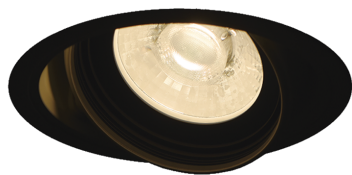

Item no. DD126-2025B9027-LX

Series Name: Cledy versa L-G (DD126-LX)

Installation	Recessed mount
Type	High-efficiency Lens type adjustable downlight
Fixture wattage	18.6W
Beam angle	25deg
Color Temp.	2700K
CRI	Ra>90
Luminous	1506 lm
Body	Die-cast aluminum alloy
Body finish	N/A
Trim finish	Black
Reflector finish	N/A
IP Rate	IP20
Light source	COB module
Input Voltage	AC220~240V
Dimming Type	Non-Dimmable
Certificate	CE,CCC
Cut Hole	125mm