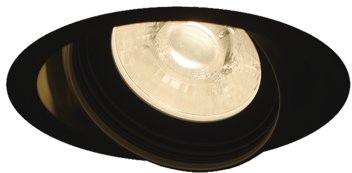

Item no. DD126-2035B9027-LX

Series Name: Cledy versa L-G (DD126-LX)

Installation	Recessed mount
Type	High-efficiency Lens type adjustable downlight
Fixture wattage	18.6W
Beam angle	40deg
Color Temp.	2700K
CRI	Ra>90
Luminous	1539 lm
Body	Die-cast aluminum alloy
Body finish	N/A
Trim finish	Black
Reflector finish	N/A
IP Rate	IP20
Light source	COB module
Input Voltage	AC220~240V
Dimming Type	Non-Dimmable
Certificate	CE,CCC
Cut Hole	125mm