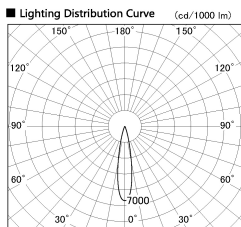

Item no. DD126-1415B9027-LX

Series Name: Cledy versa L-G (DD126-LX)

■ Direct Horizontal Illuminance DD126-1415B9027-LX

φ	Illuminance Angle	Beam Angle	Vertical Illuminance (lx)
350	20°	20°	31230
700			7810
1050			3470
1410			1950
			2000
			1250
			870
			640
			490

Installation	Recessed mount
Type	High-efficiency Lens type adjustable downlight
Fixture wattage	14W
Beam angle	20deg
Color Temp.	2700K
CRI	Ra>90
Luminous	1186 lm
Body	Die-castaluminumalloy
Body finish	N/A
Trim finish	Black
Reflector finish	N/A
IP Rate	IP20
Light source	COB module
Input Voltage	AC220~240V
Dimming Type	Non-Dimmable
Certificate	CE,CCC
Cut Hole	100mm