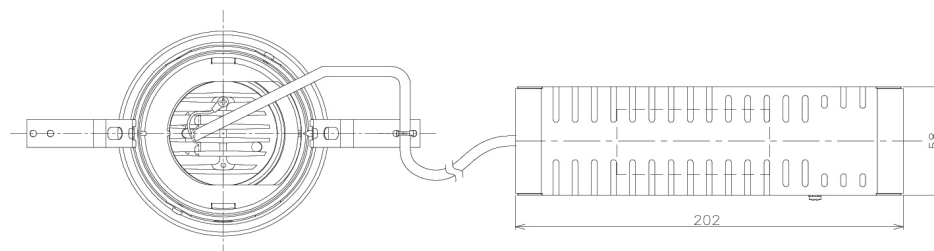

Item no. DD126-1415B9027-LX

Series Name: Cledy versa L-G (DD126-LX)

■ Direct Horizontal Illuminance DD126-1415B9027-LX

φ	Illuminance Angle	Beam Angle	Vertical Illuminance (lx)
350	20°	20°	31230
700			7810
1050			3470
1410			1950
			2000
			1250
			870
			640
			490

Installation	Recessed mount
Type	High-efficiency Lens type adjustable downlight
Fixture wattage	14W
Beam angle	20deg
Color Temp.	2700K
CRI	Ra>90
Luminous	1186 lm
Body	Die-castaluminumalloy
Body finish	N/A
Trim finish	Black
Reflector finish	N/A
IP Rate	IP20
Light source	COB module
Input Voltage	AC220~240V
Dimming Type	Non-Dimmable
Certificate	CE,CCC
Cut Hole	100mm