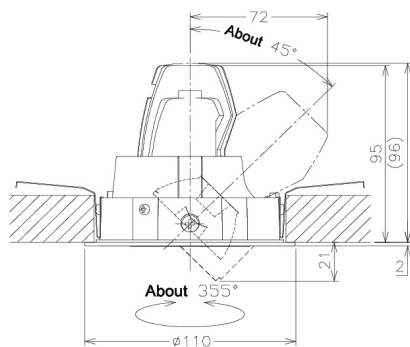

Item no. DD126-1415B9027-LX

Series Name: Cledy versa L-G (DD126-LX)

■ Direct Horizontal Illuminance DD126-1415B9027-LX

φ	Illuminance Angle	Beam Angle	Vertical Illuminance (lx)
350	20°	20°	31230
700			7810
1050			3470
1410			1950
			2000
			1250
			870
			640
			490

Installation	Recessed mount
Type	High-efficiency Lens type adjustable downlight
Fixture wattage	14W
Beam angle	20deg
Color Temp.	2700K
CRI	Ra>90
Luminous	1186 lm
Body	Die-castaluminumalloy
Body finish	N/A
Trim finish	Black
Reflector finish	N/A
IP Rate	IP20
Light source	COB module
Input Voltage	AC220~240V
Dimming Type	Non-Dimmable
Certificate	CE,CCC
Cut Hole	100mm