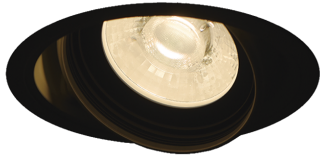

Item no. DD126-1415B9027-LX

Series Name: Cledy versa L-G (DD126-LX)

■ Direct Horizontal Illuminance DD126-1415B9027-LX

φ	Illuminance Angle	Beam Angle	Vertical Illuminance (lx)
350	20°	20°	31230
700			7810
1050			3470
1410			1950
			2000
			1250
			870
			640
			490

Installation	Recessed mount
Type	High-efficiency Lens type adjustable downlight
Fixture wattage	14W
Beam angle	20deg
Color Temp.	2700K
CRI	Ra>90
Luminous	1186 lm
Body	Die-castaluminumalloy
Body finish	N/A
Trim finish	Black
Reflector finish	N/A
IP Rate	IP20
Light source	COB module
Input Voltage	AC220~240V
Dimming Type	Non-Dimmable
Certificate	CE,CCC
Cut Hole	100mm