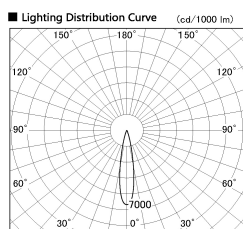

Item no. DD126-1415B9027-LX

Series Name: Cledy versa L-G (DD126-LX)

Installation	Recessed mount
Type	High-efficiency Lens type adjustable downlight
Fixture wattage	14W
Beam angle	20deg
Color Temp.	2700K
CRI	Ra>90
Luminous	1186 lm
Body	Die-castaluminumalloy
Body finish	N/A
Trim finish	Black
Reflector finish	N/A
IP Rate	IP20
Light source	COB module
Input Voltage	AC220~240V
Dimming Type	Non-Dimmable
Certificate	CE,CCC
Cut Hole	100mm

■ Direct Horizontal Illuminance DD126-1415B9027-LX

φ	Illuminance Angle	Beam Angle	Vertical Illuminance (lx)
350	20°	20°	31230
700			7810
1050			3470
1410			1950
			1250
			870
			640
			490