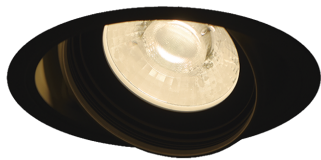

Item no. DD126-1415B9027-LX

Series Name: Cledy versa L-G (DD126-LX)

Installation	Recessed mount
Type	High-efficiency Lens type adjustable downlight
Fixture wattage	14W
Beam angle	20deg
Color Temp.	2700K
CRI	Ra>90
Luminous	1186 lm
Body	Die-castaluminumalloy
Body finish	N/A
Trim finish	Black
Reflector finish	N/A
IP Rate	IP20
Light source	COB module
Input Voltage	AC220~240V
Dimming Type	Non-Dimmable
Certificate	CE,CCC
Cut Hole	100mm

■ Direct Horizontal Illuminance DD126-1415B9027-LX

φ	Illuminance Angle	Beam Angle	Vertical Illuminance (lx)
350	20°	20°	31230
700			7810
1050			3470
1410			1950
			1250
			870
			640
			490