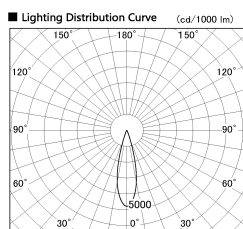

Item no. DD126-1425B9027-LX

Series Name: Cledy versa L-G (DD126-LX)

■ Direct Horizontal Illuminance DD126-1425B9027-LX

φ	Illuminance Angle	Beam Angle	Vertical Illuminance (lx)	
440	25°	26°	24320	
1			6080	
880			2700	
2			1520	
1330			970	
3			680	
1770			500	
m	1	1	2	380

Installation	Recessed mount
Type	High-efficiency Lens type adjustable downlight
Fixture wattage	14W
Beam angle	26deg
Color Temp.	2700K
CRI	Ra>90
Luminous	1266 lm
Body	Die-castaluminumalloy
Body finish	N/A
Trim finish	Black
Reflector finish	N/A
IP Rate	IP20
Light source	COB module
Input Voltage	AC220~240V
Dimming Type	Non-Dimmable
Certificate	CE,CCC
Cut Hole	100mm