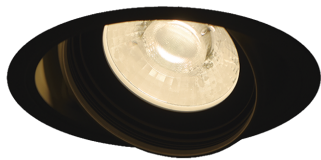

Item no. DD126-1425B9027-LX

Series Name: Cledy versa L-G (DD126-LX)

■ Direct Horizontal Illuminance DD126-1425B9027-LX

φ	Illuminance Angle	Beam Angle	Vertical Illuminance (lx)	
440	25°	26°	24320	
1			6080	
880			2700	
2			1520	
1330			970	
3			680	
1770			500	
m	1	1	2	380

Installation	Recessed mount
Type	High-efficiency Lens type adjustable downlight
Fixture wattage	14W
Beam angle	26deg
Color Temp.	2700K
CRI	Ra>90
Luminous	1266 lm
Body	Die-castaluminumalloy
Body finish	N/A
Trim finish	Black
Reflector finish	N/A
IP Rate	IP20
Light source	COB module
Input Voltage	AC220~240V
Dimming Type	Non-Dimmable
Certificate	CE,CCC
Cut Hole	100mm