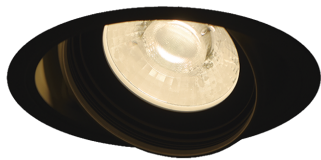

Item no. DD126-1435B9027-LX

Series Name: Cledy versa L-G (DD126-LX)

Installation	Recessed mount
Type	High-efficiency Lens type adjustable downlight
Fixture wattage	14W
Beam angle	38deg
Color Temp.	2700K
CRI	Ra>90
Luminous	1242 lm
Body	Die-cast aluminum alloy
Body finish	N/A
Trim finish	Black
Reflector finish	N/A
IP Rate	IP20
Light source	COB module
Input Voltage	AC220~240V
Dimming Type	Non-Dimmable
Certificate	CE,CCC
Cut Hole	100mm