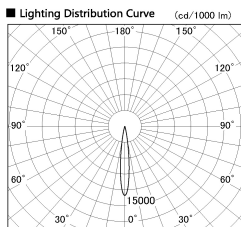

Item no. DD126-0815B9027-LX

Series Name: Cledy versa L-G (DD126-LX)

■ Direct Horizontal Illuminance DD126-0815B9027-LX

φ	Illuminance Angle	Beam Angle	Vertical Illuminance (lx)
1	13°	13°	31030
2			7760
3			3450
4.5			1940
6.8			1240
9.1			860
1			630
2			480

Installation	Recessed mount
Type	High-efficiency Lens type adjustable downlight
Fixture wattage	7.4W
Beam angle	13deg
Color Temp.	2700K
CRI	Ra>90
Luminous	591 lm
Body	Die-cast aluminum alloy
Body finish	N/A
Trim finish	Black
Reflector finish	N/A
IP Rate	IP20
Light source	COB module
Input Voltage	AC220~240V
Dimming Type	Non-Dimmable
Certificate	CE,CCC
Cut Hole	100mm