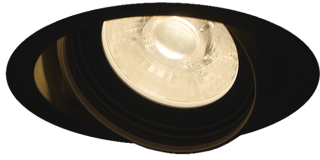

Item no. DD126-0815B9027-LX

Series Name: Cledy versa L-G (DD126-LX)

■ Direct Horizontal Illuminance DD126-0815B9027-LX

φ	Illuminance Angle	Beam Angle	Vertical Illuminance (lx)
1	13°	13°	31030
2			7760
3			3450
4.5			1940
6.8			1240
9.1			860
1			630
2			480

Installation	Recessed mount
Type	High-efficiency Lens type adjustable downlight
Fixture wattage	7.4W
Beam angle	13deg
Color Temp.	2700K
CRI	Ra>90
Luminous	591 lm
Body	Die-cast aluminum alloy
Body finish	N/A
Trim finish	Black
Reflector finish	N/A
IP Rate	IP20
Light source	COB module
Input Voltage	AC220~240V
Dimming Type	Non-Dimmable
Certificate	CE,CCC
Cut Hole	100mm