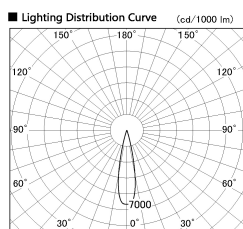

Item no. DD126-0825B9027-LX

Series Name: Cledy versa L-G (DD126-LX)

Installation	Recessed mount
Type	High-efficiency Lens type adjustable downlight
Fixture wattage	7.4W
Beam angle	22deg
Color Temp.	2700K
CRI	Ra>90
Luminous	634 lm
Body	Die-cast aluminum alloy
Body finish	N/A
Trim finish	Black
Reflector finish	N/A
IP Rate	IP20
Light source	COB module
Input Voltage	AC220~240V
Dimming Type	Non-Dimmable
Certificate	CE,CCC
Cut Hole	100mm

Direct Horizontal Illuminance DD126-0825B9027-LX

φ	Illuminance Angle	Beam Angle	Vertical Illuminance (lx)
370	21°	22°	16620
740			4150
1110			1850
1480			1040
			660
			460
			340
			260