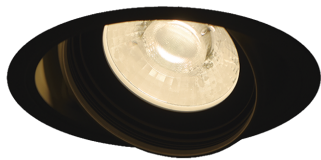

Item no. DD126-0825B9027-LX

Series Name: Cledy versa L-G (DD126-LX)

Installation	Recessed mount
Type	High-efficiency Lens type adjustable downlight
Fixture wattage	7.4W
Beam angle	22deg
Color Temp.	2700K
CRI	Ra>90
Luminous	634 lm
Body	Die-cast aluminum alloy
Body finish	N/A
Trim finish	Black
Reflector finish	N/A
IP Rate	IP20
Light source	COB module
Input Voltage	AC220~240V
Dimming Type	Non-Dimmable
Certificate	CE,CCC
Cut Hole	100mm

Direct Horizontal Illuminance DD126-0825B9027-LX

φ	Illuminance Angle	Beam Angle	Vertical Illuminance (lx)
370	21°	22°	16620
740			4150
1110			1850
1480			1040
			660
			460
			340
			260