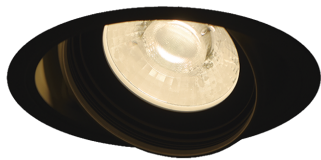

Item no. DD126-0835B9027-LX

Series Name: Cledy versa L-G (DD126-LX)

Installation	Recessed mount
Type	High-efficiency Lens type adjustable downlight
Fixture wattage	7.4W
Beam angle	34deg
Color Temp.	2700K
CRI	Ra>90
Luminous	618 lm
Body	Die-castaluminumalloy
Body finish	N/A
Trim finish	Black
Reflector finish	N/A
IP Rate	IP20
Light source	COB module
Input Voltage	AC220~240V
Dimming Type	Non-Dimmable
Certificate	CE,CCC
Cut Hole	100mm